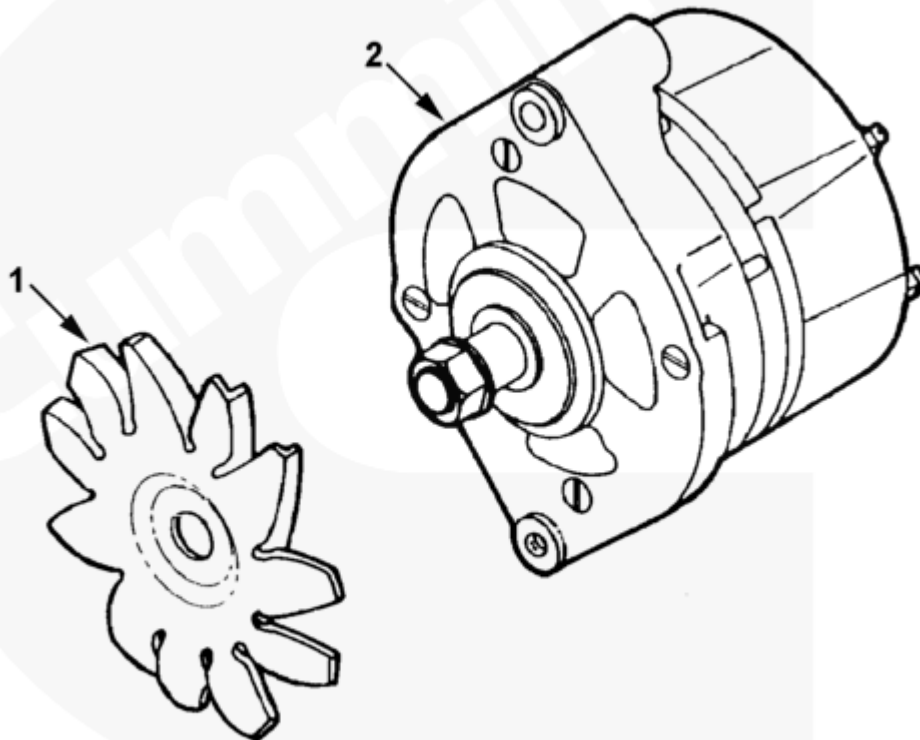

©Cummins Inc

Cart	Ref No	Part Number	Part Description	Required	Remarks
<a href="#">View My Cart</a>					
		<a href="#">EE9051</a>	Alternator		<a href="#">12 Volt, 63 AMP, negative...(More)</a>
					ground Bosch K1 alternator.
					Includes alternator and fan
					for clock wise rotation.
					Direct replacement for
					83M2008NA prestolite
					alternator.
<input type="checkbox"/>	1	<a href="#">3904981</a>	Alternator Fan	1	
<input type="checkbox"/>	2	<a href="#">3911248</a>	Alternator	1	